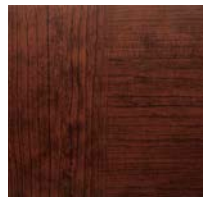

PREMIUM SERIES ULTRA-GRAIN® FINISHES

Cherry Finish