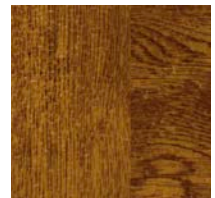

Premium Series Model 9130 with Trenton® Windows; Shown in Ultra-Grain® Cherry Finish Paint Option.

FEATURES

- The painted steel surface simulates a real stained door without the hassles of staining and the ongoing maintenance of wood.
- The woodgrain runs horizontal on stiles and vertical on panels for an authentic, natural look.
- Available in Walnut, Dark, Cherry and Medium Finishes that complement entry doors, shutters and other exterior stained wood products.
- Available on Gallery® Collection 3-Layer and Premium Series Models.
- The exterior surface has a stucco texture for a more natural woodgrain look vs. a woodgrain texture that runs in one direction.
- Qualified Gallery® Collection and Premium Series doors are available in specific WINDCODE® ratings.

Window frames, grilles and inserts are color matched to coordinate with each finish. All window options are available.

FINISHES

GALLERY® COLLECTION ULTRA-GRAIN® FINISHES

Walnut Finish

Dark Finish

Medium Finish