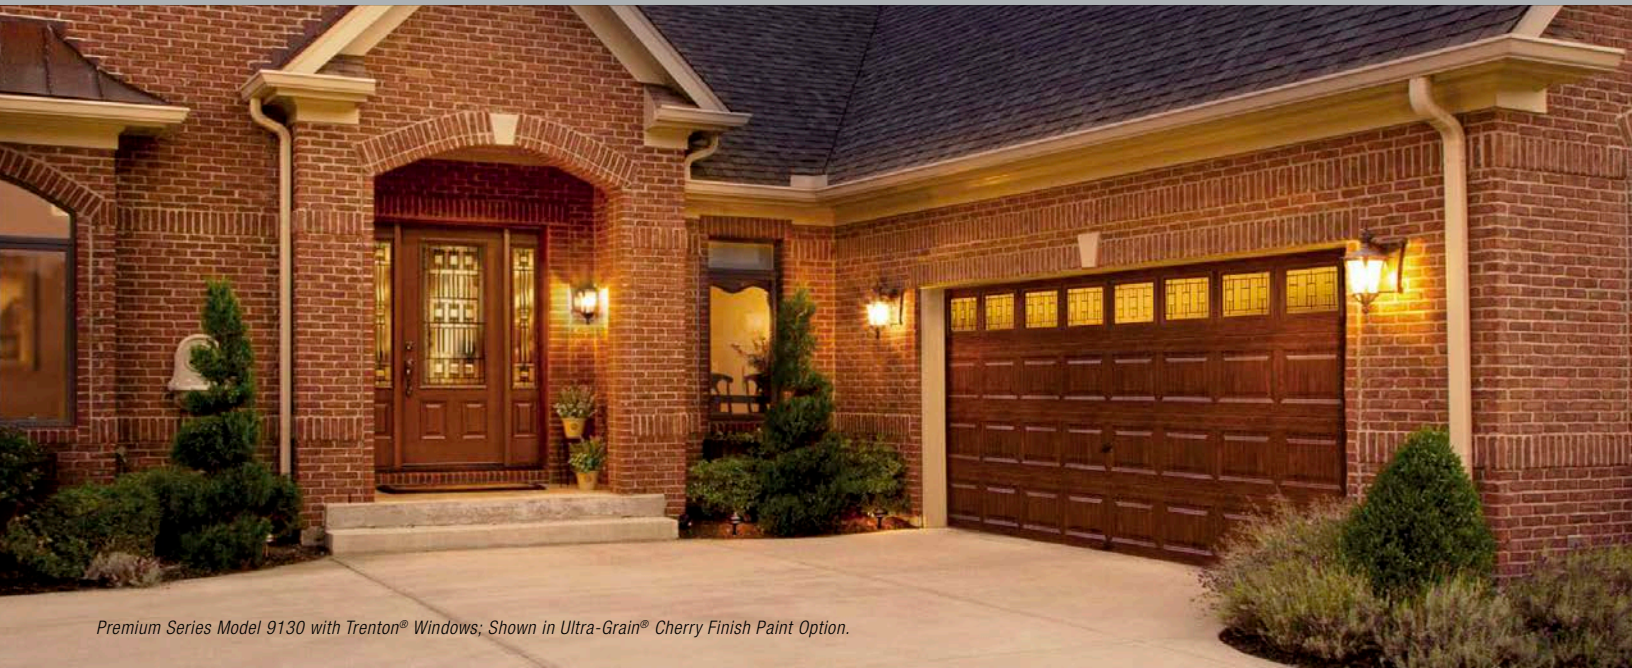

ULTRA-GRAIN®

paint option

We Look Right at Home®

Gallery® Collection Model GD1SP; Shown in Ultra-Grain® Medium Finish Paint Option

THE BEAUTY OF STAINED WOOD WITHOUT THE UPKEEP

Clopay Ultra-Grain® delivers the best of both worlds: the realism of natural wood with the low maintenance and energy efficient benefits of insulated steel. But unlike real wood, it's UV resistant and impervious to moisture, so it won't fade, rot, split, shrink or crack, saving you and the environment material, energy and resources necessary to maintain or replace door components.

Premium Series Model 9130 with Trenton® Windows; Shown in Ultra-Grain® Cherry Finish Paint Option.

FEATURES

- The painted steel surface simulates a real stained door without the hassles of staining and the ongoing maintenance of wood.
- The woodgrain runs horizontal on stiles and vertical on panels for an authentic, natural look.
- Available in Walnut, Dark, Cherry and Medium Finishes that complement entry doors, shutters and other exterior stained wood products.
- Available on Gallery® Collection 3-Layer and Premium Series Models.
- The exterior surface has a stucco texture for a more natural woodgrain look vs. a woodgrain texture that runs in one direction.
- Qualified Gallery® Collection and Premium Series doors are available in specific WINDCODE® ratings.