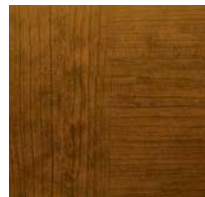

Medium Finish

Note: Due to the printing process, color may vary from actual product color. Please see your Clopay Dealer for actual color sample.