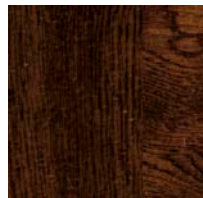

Premium Series Model 9130 with Trenton® Windows; Shown in Ultra-Grain® Cherry Finish Paint Option.

FEATURES

- The painted steel surface simulates a real stained door without the hassles of staining and the ongoing maintenance of wood.
- The woodgrain runs horizontal on stiles and vertical on panels for an authentic, natural look.
- Available in Walnut, Dark, Cherry and Medium Finishes that complement entry doors, shutters and other exterior stained wood products.
- Available on Gallery® Collection 3-Layer and Premium Series Models.
- The exterior surface has a stucco texture for a more natural woodgrain look vs. a woodgrain texture that runs in one direction.
- Qualified Gallery® Collection and Premium Series doors are available in specific WINDCODE® ratings.

Window frames, grilles and inserts are color matched to coordinate with each finish. All window options are available.

FINISHES

GALLERY® COLLECTION ULTRA-GRAIN® FINISHES

Walnut Finish

Dark Finish

Medium Finish