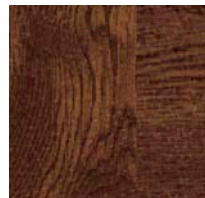

Premium Series Model 9130 with Trenton® Windows; Shown in Ultra-Grain® Cherry Finish Paint Option.

FEATURES

- The painted steel surface simulates a real stained door without the hassles of staining and the ongoing maintenance of wood.
- The woodgrain runs horizontal on stiles and vertical on panels for an authentic, natural look.
- Available in Walnut, Dark, Cherry and Medium Finishes that complement entry doors, shutters and other exterior stained wood products.
- Available on Gallery® Collection 3-Layer and Premium Series Models.
- The exterior surface has a stucco texture for a more natural woodgrain look vs. a woodgrain texture that runs in one direction.
- Qualified Gallery® Collection and Premium Series doors are available in specific WINDCODE® ratings.

Window frames, grilles and inserts are color matched to coordinate with each finish. All window options are available.

FINISHES

GALLERY® COLLECTION ULTRA-GRAIN® FINISHES

Walnut Finish

Dark Finish

Medium Finish