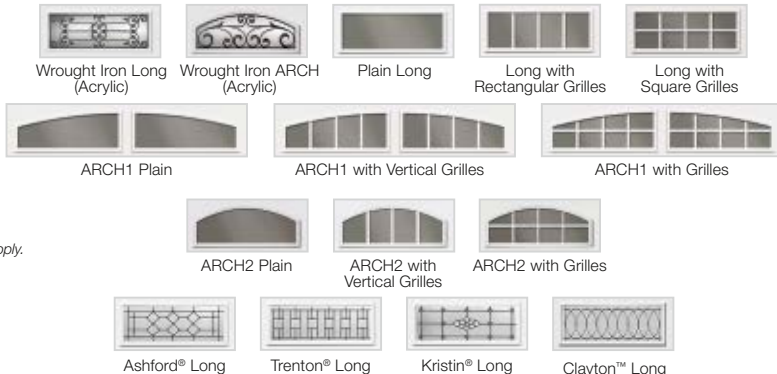

Long and Flush Panel Windows